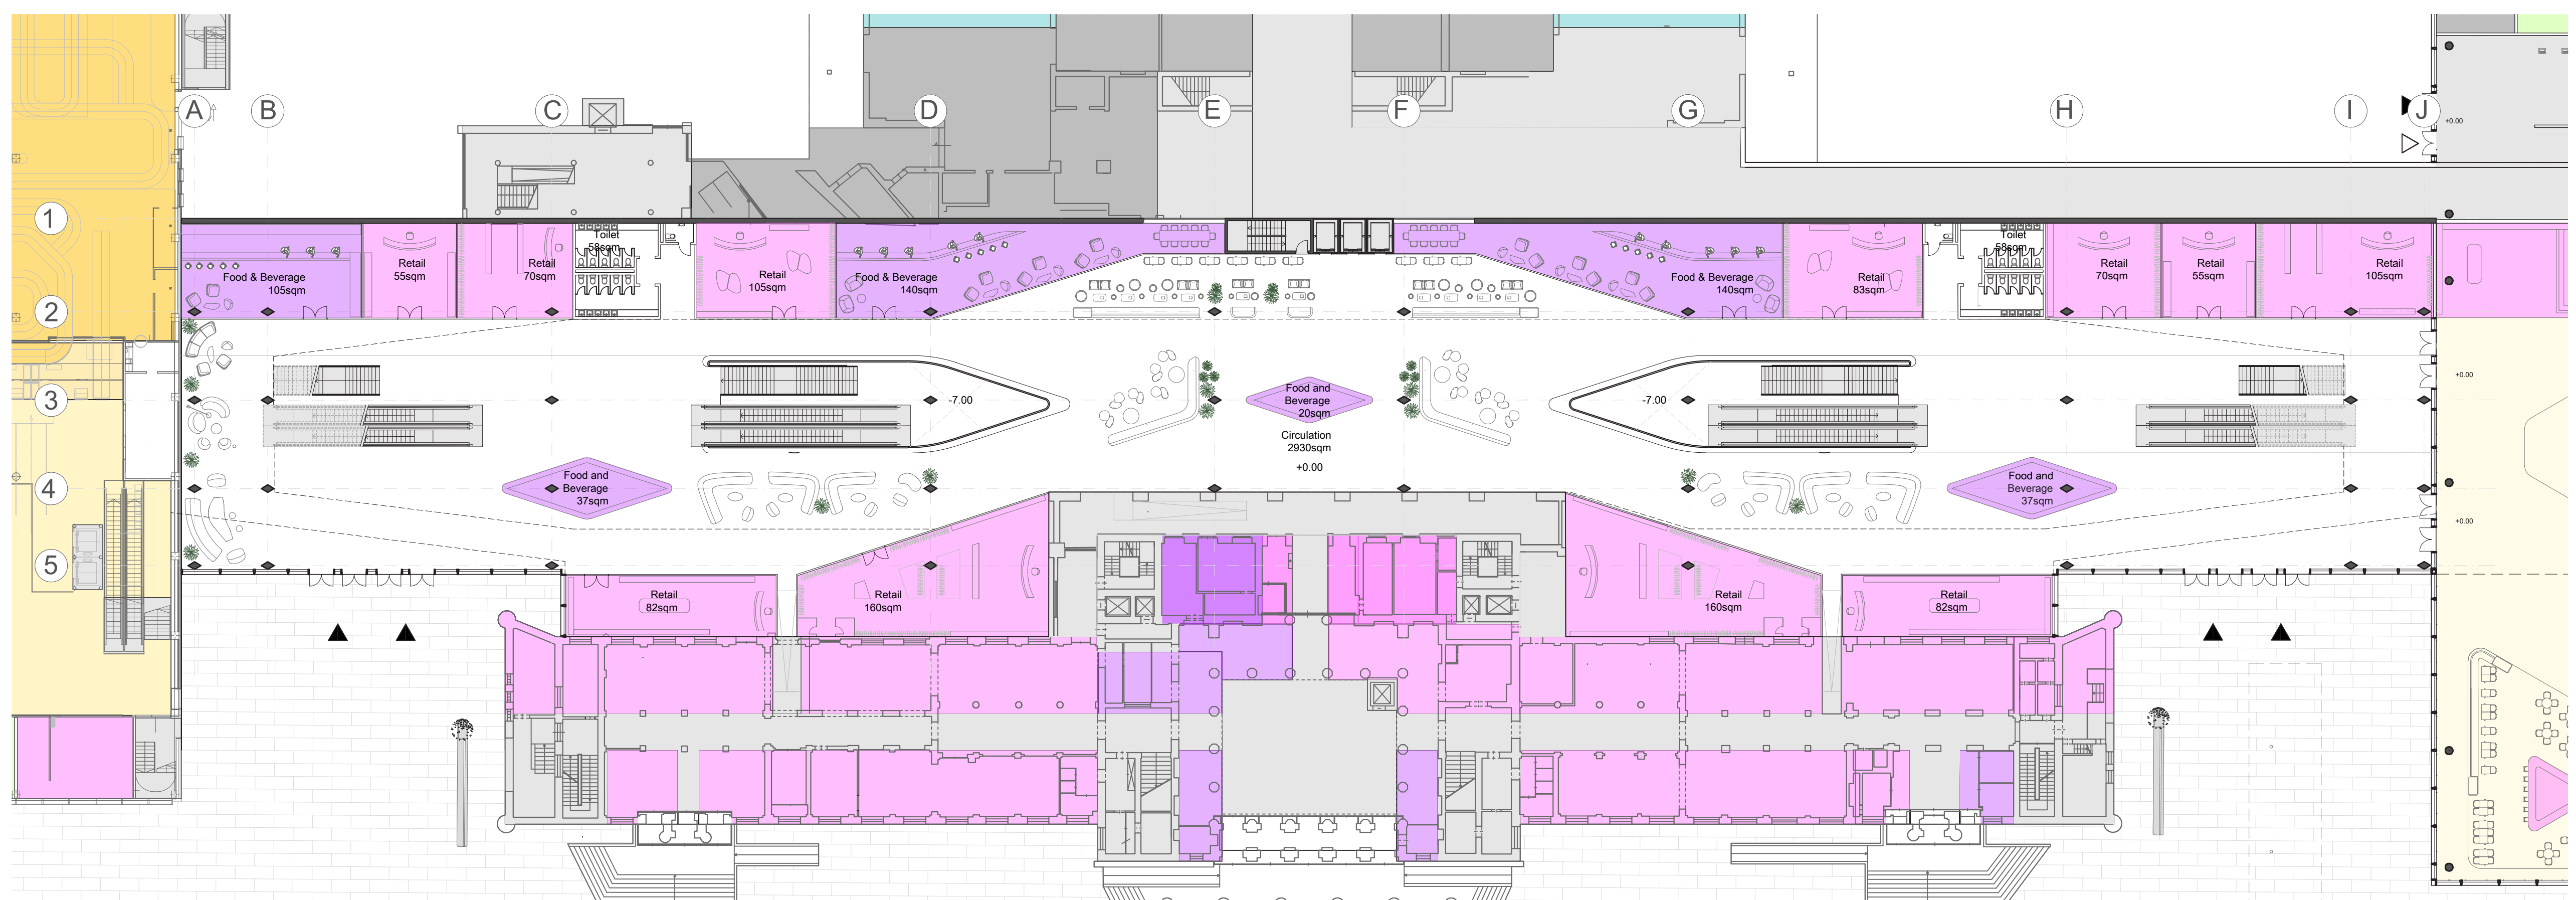

PLAN PHASE 3 LEVEL 3 1:300

Program legend

- Building Security
- Departure/ Arrival Hall
- Check-on Queuing Area
- Check-in Processing Area
- Customs
- Aviation Security
- Passport Control
- Retail
- Food and Beverage
- Airside Circulation Area
- Departure Gates
- Public Toilets
- Bagg. Recl. Circulation
- Bagg. Recl. Retrieval Area
- Baggage Handling System
- Airline Lounge or VIP area
- Support Facilities. B.O.H.
- Technical areas
- Vertical Transportation
- Offices LTOU
- Offices Rent
- Hotel
- Car Park
- Circulation
- Outdoor Terrace

PLAN PHASE 3 LEVEL 2 1:300

PLAN PHASE 3 LEVEL 1 1:300