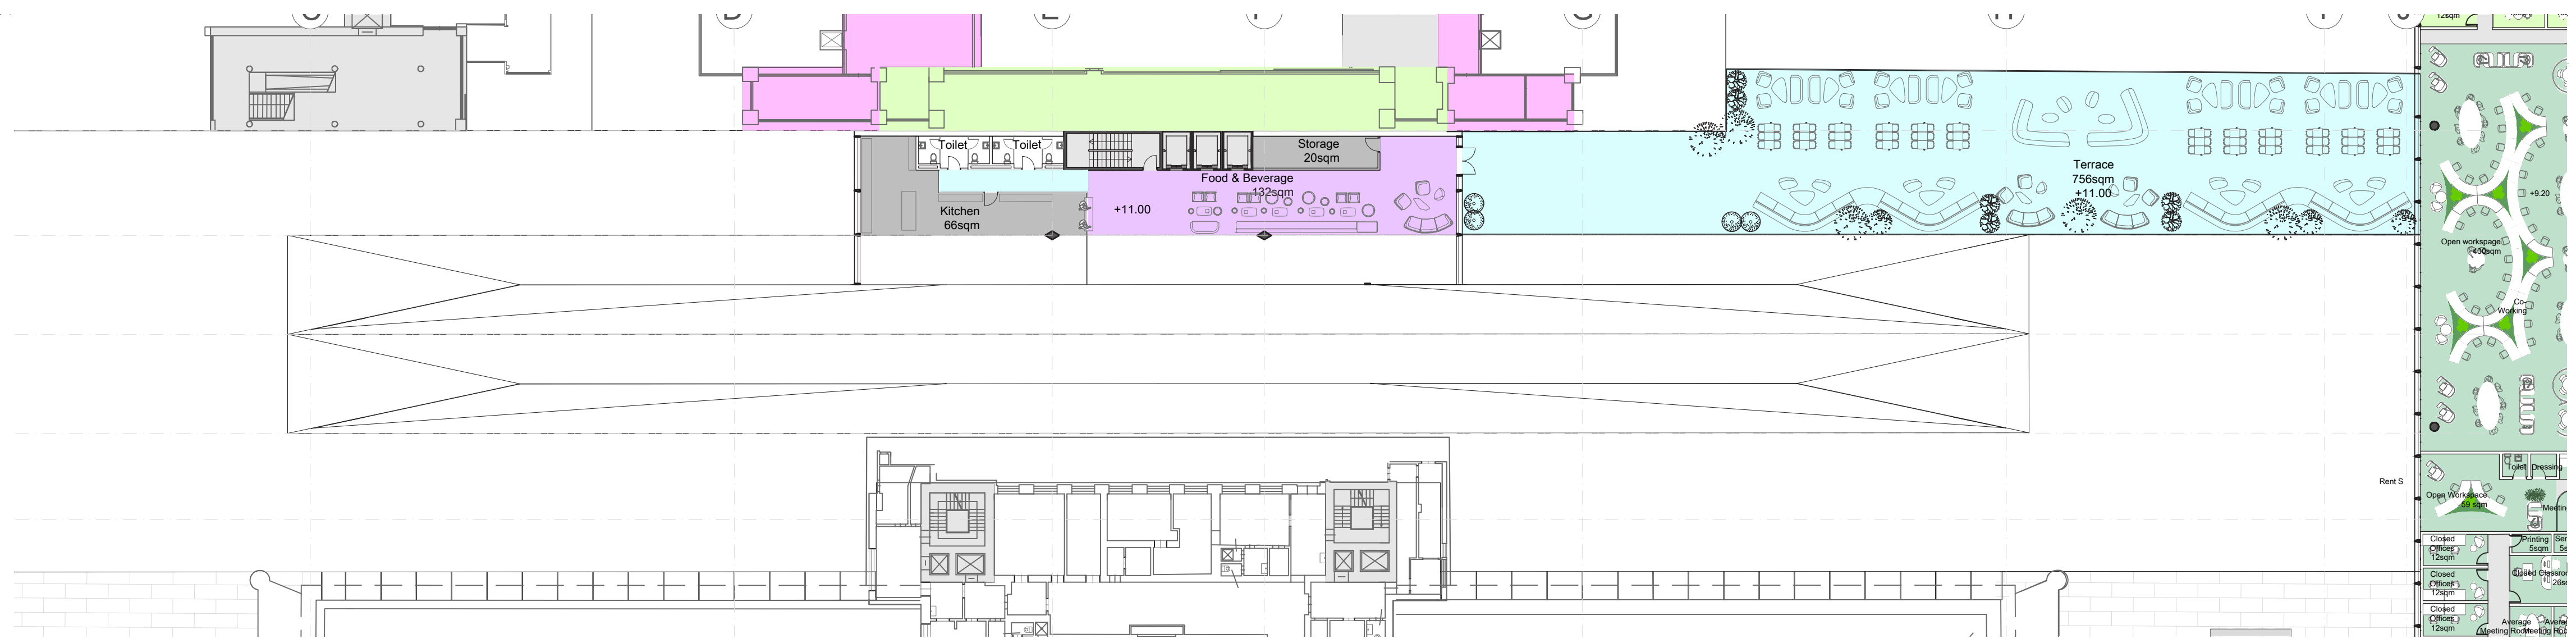

PLAN PHASE 3 LEVEL 3 1:300

Program legend

- Building Security
- Departure/ Arrival Hall
- Check-on Queuing Area
- Check-in Processing Area
- Customs
- Aviation Security
- Passport Control
- Retail
- Food and Beverage
- Airside Circulation Area
- Departure Gates
- Public Toilets
- Bagg. Recl. Circulation
- Bagg. Recl. Retrieval Area
- Baggage Handling System
- Airline Lounge or VIP area
- Support Facilities. B.O.H.
- Technical areas
- Vertical Transportation
- Offices LTOU
- Offices Rent
- Hotel
- Car Park
- Circulation
- Outdoor Terrace

PLAN PHASE 3 LEVEL 2 1:300

PLAN PHASE 3 LEVEL 1 1:300